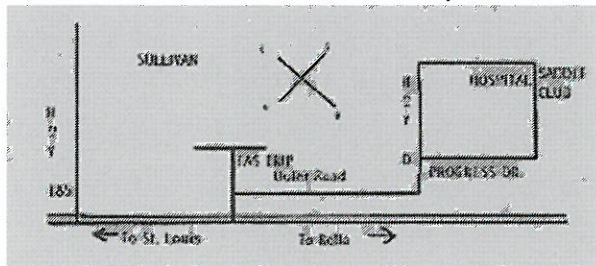

** For more information call Chelsea Farace at 630-449-8588 or Brian Thunberg at 630-449-8587. You can also visit us online at www.sullivansaddleclubsite.com. Cancellations will be posted on www.mohorseshows.com.

See more Horse Show Information at www.mohorseshows.com