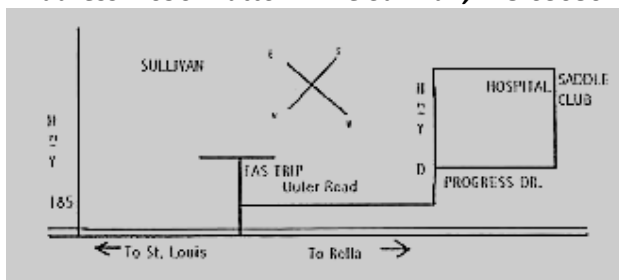

** For more information call Brian Thunberg at 630-449-8587 or Myra Modglin at 314-852-8908. You can also visit us online at www.sullivansaddleclubsite.com or on facebook. Cancellations will be posted on www.mohorseshows.com.