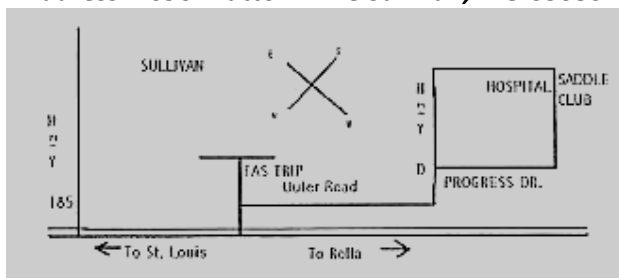

** For more information call Brian Thunberg at 630-449-8587 or Myra Modglin at 314-852-8908. You can also visit us online at www.sullivansaddleclubsite.com or on facebook. Cancellations will be posted on www.mohorseshows.com.