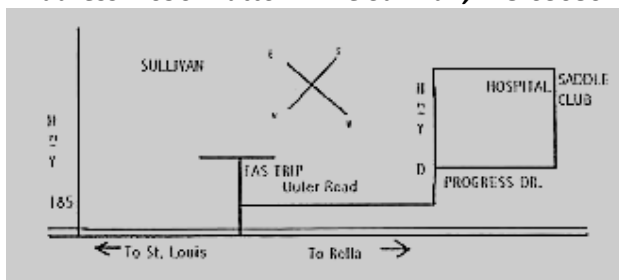

** For more information call Brian Thunberg at 630-449-8587 or Myra Modglin at 314-852-8908. You can also visit us online at www.sullivansaddleclubsite.com or on facebook. Cancellations will be posted on www.mohorseshows.com.