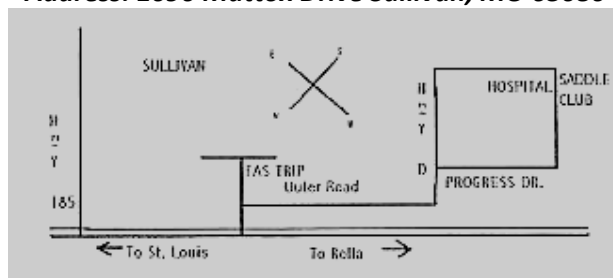

2018 FUN SHOWS

May 20th

October 7th
(Costume Class)

Start Time – 12 PM

1. Driving	12. Youth Barrels
2. Tiny Tot Leadline	13. Adult Barrels
3. Egg & Spoon	14. Speed & Action
4. Plug Race	15. Scurry Race
5. Pick-Up Race	16. Key Hole
6. Ribbon Race	17. Musical Sacks
7. Catalog Race	18. Ride A Buck
8. Pee Wee Flag	19. Pee Wee Poles
9. Youth Flag	20. Youth Poles
10. Adult Flag	21. Adult Poles
11. Pee Wee Barrels	

Ages as of January 1st

Tiny Tot: 7 & under   Pee Wee: 10 & under   Youth: 11-17   Adult: 18 & over

Gate Fee: $2.00
(Members & those 7 & under: Free)

Entry Fee: $8/Class or $15 Entire Show
$5.00/additional rider

Address: 1090 Mattox Drive Sullivan, MO 63080