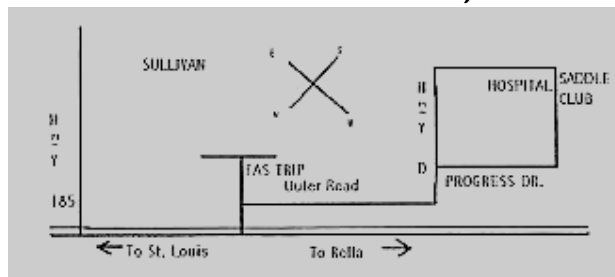

2018 OPEN SHOWS

May 5th June 2rd August 4th September 1st
Start Time – 12 PM

1. Gaited Halter	17. Novice Versatility
2. Mare Halter	18. Open Versatility
3. Gelding Halter	19. Novice Non-Blue
4. Tiny Tot Halter	20. Open Non-Blue
5. Showmanship	21. Trail (runs concurrent with speed classes)
6. Tiny Tot Leadline	22. Speed Jumping
7. English Walk/Trot	23. Pee Wee Flag
8. English Pleasure	24. Youth Flag
9. Gaited Pleasure	25. Adult Flag
10. Country Pleasure	26. Pee Wee Barrels
11. Pee Wee Western Walk/Trot	27. Youth Barrels
12. Youth Western Walk/Trot	28. Adult Barrels
13. Adult Western Walk/Trot	29. Pee Wee Poles
14. Pee Wee Western Pleasure	30. Youth Poles
15. Youth Western Pleasure	31. Adult Poles
16. Adult Western Pleasure	

Ages as of January 1st

Tiny Tot: 7 & under   Pee Wee: 10 & under   Youth: 11-17   Adult: 18 & over

Gate Fee: $2.00
(Members & those 7 & under: Free)

Entry Fee: $8/Class or $15 Entire Show
$5.00/Additional rider

Address: 1090 Mattox Drive Sullivan, MO 63080