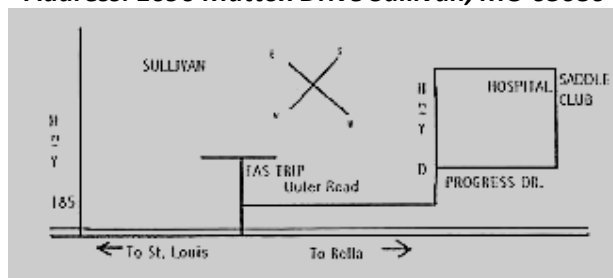

2019 FUN SHOWS

May 19th

October 6th
(Costume Class)

Start Time – 12 PM

1. Driving	12. Youth Barrels
2. Tiny Tot Leadline	13. Adult Barrels
3. Egg & Spoon	14. Speed & Action
4. Plug Race	15. Scurry Race
5. Pick-Up Race	16. Key Hole
6. Ribbon Race	17. Musical Sacks
7. Catalog Race	18. Ride A Buck
8. Pee Wee Flag	19. Pee Wee Poles
9. Youth Flag	20. Youth Poles
10. Adult Flag	21. Adult Poles
11. Pee Wee Barrels	

Ages as of January 1st

Tiny Tot: 7 & under   Pee Wee: 10 & under   Youth: 11-17   Adult: 18 & over

Gate Fee: $2.00
(Members & those 7 & under: Free)

Entry Fee: $8/Class or $15 Entire Show
$5.00/additional rider

Address: 1090 Mattox Drive Sullivan, MO 63080