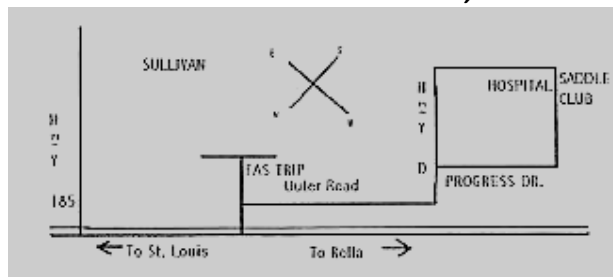

2019 OPEN SHOWS

May 4th June 1st July 6th August 3th September 7th
Start Time – 12 PM

1. <i>Gaited Halter</i>	17. <i>Novice Versatility</i>
2. <i>Mare Halter</i>	18. <i>Open Versatility</i>
3. <i>Gelding Halter</i>	19. <i>Novice Non-Blue</i>
4. <i>Tiny Tot Halter</i>	20. <i>Open Non-Blue</i>
5. <i>Showmanship</i>	21. <i>Trail (runs concurrent with speed classes)</i>
6. <i>Tiny Tot Leadline</i>	22. <i>Speed Jumping</i>
7. <i>English Walk/Trot</i>	23. <i>Pee Wee Flag</i>
8. <i>English Pleasure</i>	24. <i>Youth Flag</i>
9. <i>Gaited Pleasure</i>	25. <i>Adult Flag</i>
10. <i>Country Pleasure</i>	26. <i>Pee Wee Barrels</i>
11. <i>Pee Wee Western Walk/Trot</i>	27. <i>Youth Barrels</i>
12. <i>Youth Western Walk/Trot</i>	28. <i>Adult Barrels</i>
13. <i>Adult Western Walk/Trot</i>	29. <i>Pee Wee Poles</i>
14. <i>Pee Wee Western Pleasure</i>	30. <i>Youth Poles</i>
15. <i>Youth Western Pleasure</i>	31. <i>Adult Poles</i>
16. <i>Adult Western Pleasure</i>	

Ages as of January 1st

Tiny Tot: 7 & under   Pee Wee: 10 & under   Youth: 11-17   Adult: 18 & over

Gate Fee: $2.00
(Members & those 7 & under: Free)

Entry Fee: $8/Class or $15 Entire Show
$5.00/Additional rider

Address: 1090 Mattox Drive Sullivan, MO 63080